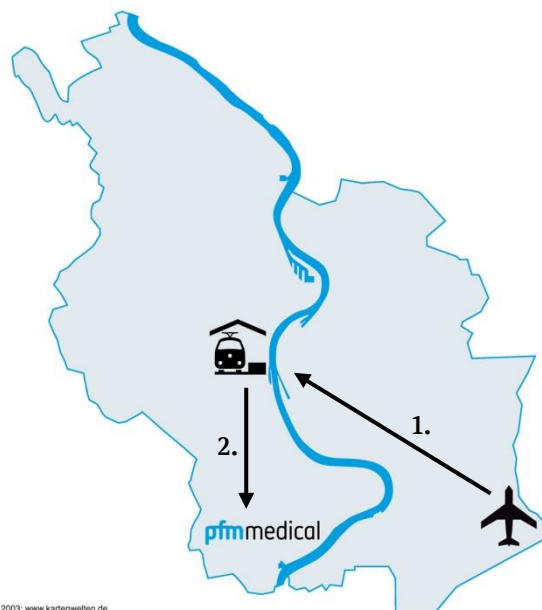

#### 2. Cologne Central Station → Cologne, Michaelshoven (approx. 25 min.)

▶ Line 16 - Towards Bad Godesberg

#### 3. Cologne, Michaelshoven → pfm medical ag (approx. 15 min. by foot)

▶ Walk for approx. 250 m towards the industrial estate (go not over the bridge)

▶ After the crossing, continue walking for approx. 650 m on Emil-Hoffmann-Strasse

▶ Turn left into Wankelstrasse (see signs)

▶ pfm medical is located on the right hand side after approx. 150 m

### From Dortmund, Düsseldorf, Leverkusen (A 1, A 59, A 3) - on the right bank of the Rhine

- ▶ Take the motorway towards Cologne [Köln]
- ▶ At the Leverkusen junction, take the A 3 towards Frankfurt
- ▶ At the Heumar junction, take the A 4 towards Aachen
- ▶ At the "Köln Süd" junction, take the A 555 towards Bonn
- ▶ Take the "Köln-Rodenkirchen" exit
- ▶ Turn right at the end of the exit road
- ▶ Turn left at the third set of traffic lights (Emil-Hoffmann-Strasse)
- ▶ Take the second street on the right (Wankelstrasse)
- ▶ pfm medical ag - Wankelstrasse 60 - located on the right hand side of the street